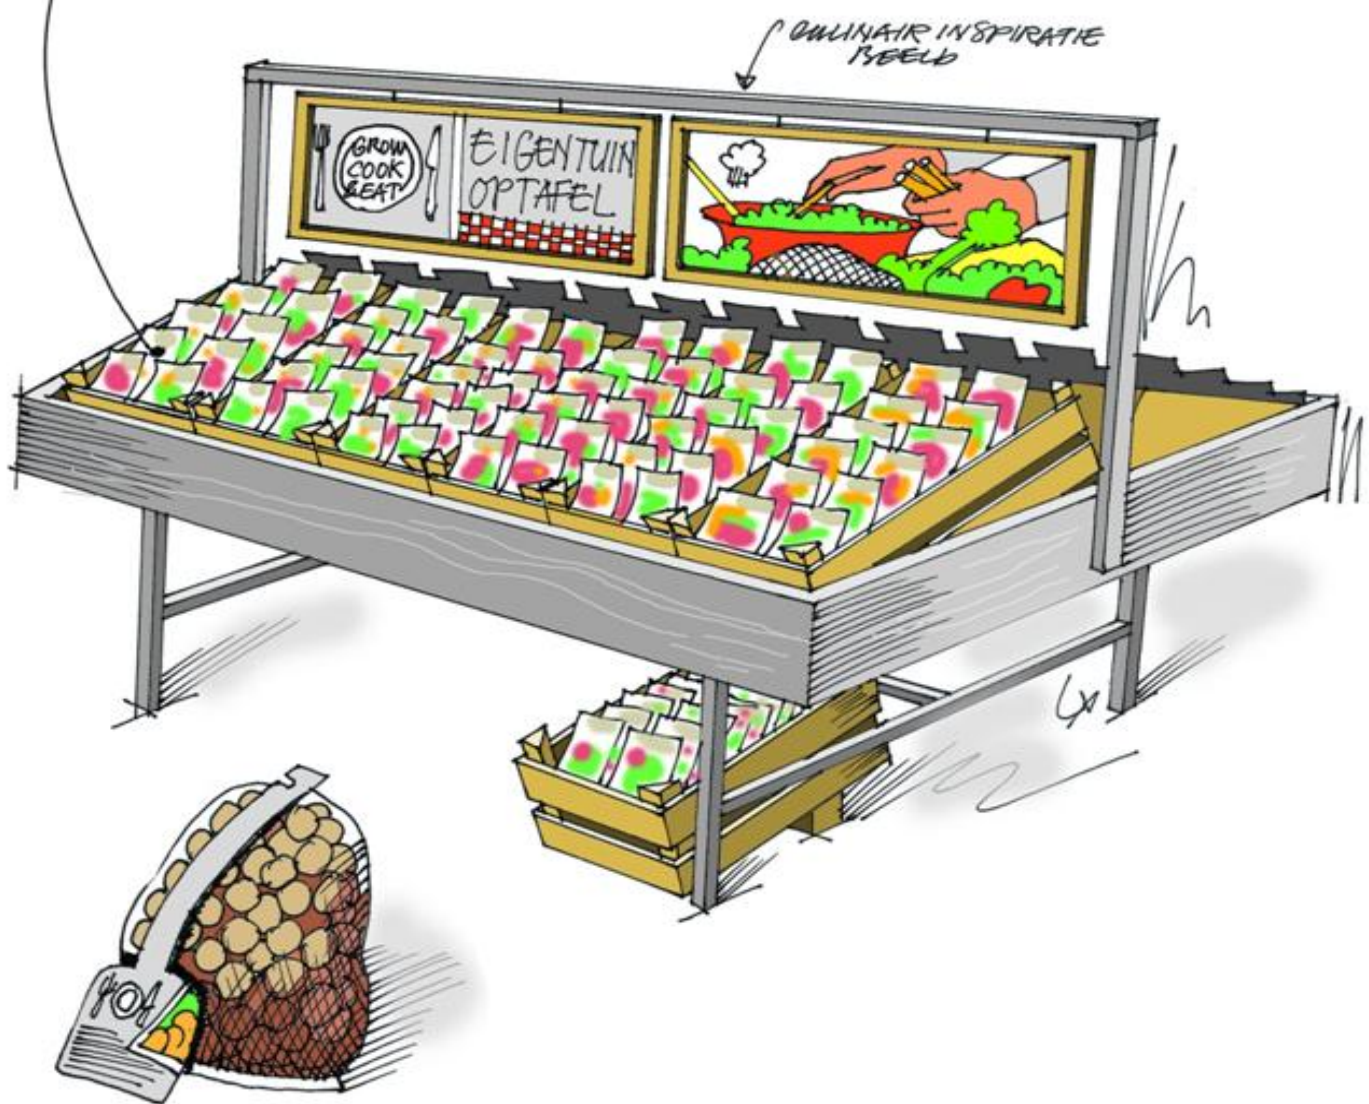

art.nr. 133504

art.nr. 133631

Showbox LI 11 art.nr. 7001972603 page 69

art.nr.157330 page 61

art.nr.157332 page 61

Grow Cook & Eat Concept

For quite some years we have an interesting and wide assortment of products which are suitable for consumption, like strawberries, carrots, potatoes, onions and different kind of herbs and spices. We have created the new 'Grow Cook & Eat' Concept for these products. A beautiful and interesting concept with a new look on presentation and packaging, including suitable recipes.