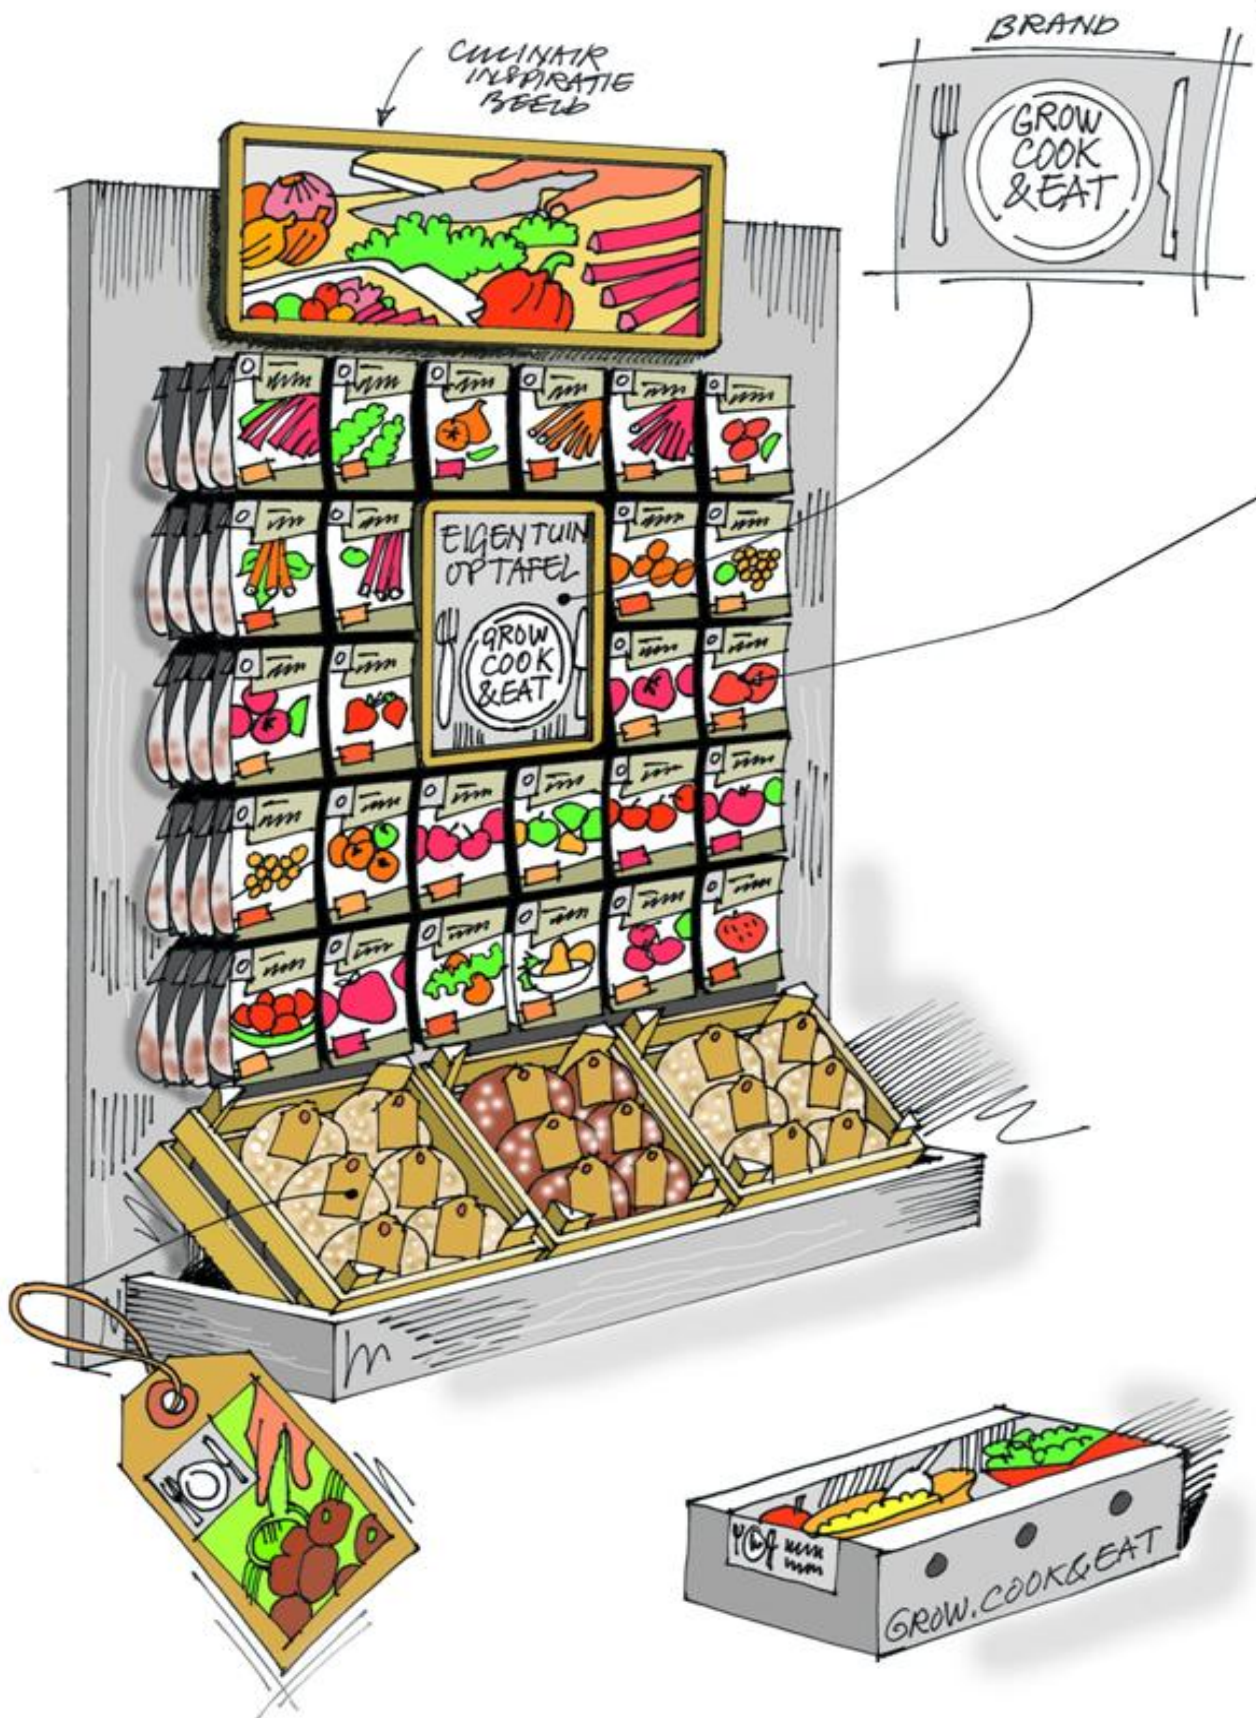

art.nr. 133504

art.nr. 133631

Showbox LI 11 art.nr. 7001972603 page 69

art.nr.157330 page 61

art.nr.157332 page 61

Grow Cook & Eat Concept

For quite some years we have an interesting and wide assortment of products which are suitable for consumption, like strawberries, carrots, potatoes, onions and different kind of herbs and spices. We have created the new 'Grow Cook & Eat' Concept for these products. A beautiful and interesting concept with a new look on presentation and packaging, including suitable recipes.